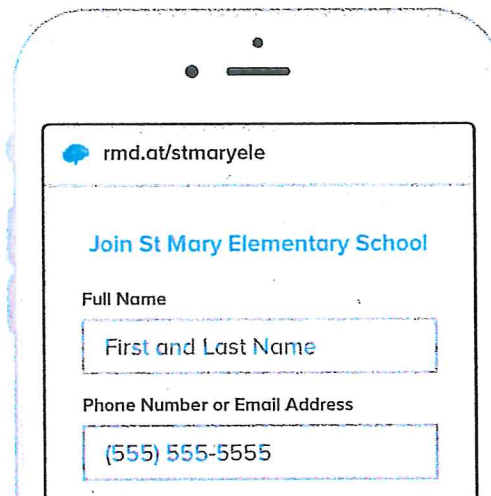

Sign up for important updates from Ms. Urig.

Get information for St Mary Elementary School right on your phone—not on handouts.

Pick a way to receive messages for St Mary Elementary School:

A If you have a smartphone, get push notifications.

On your iPhone or Android phone, open your web browser and go to the following link:

rmd.at/stmaryele

Follow the instructions to sign up for Remind. You'll be prompted to download the mobile app.

B If you don't have a smartphone, get text notifications.